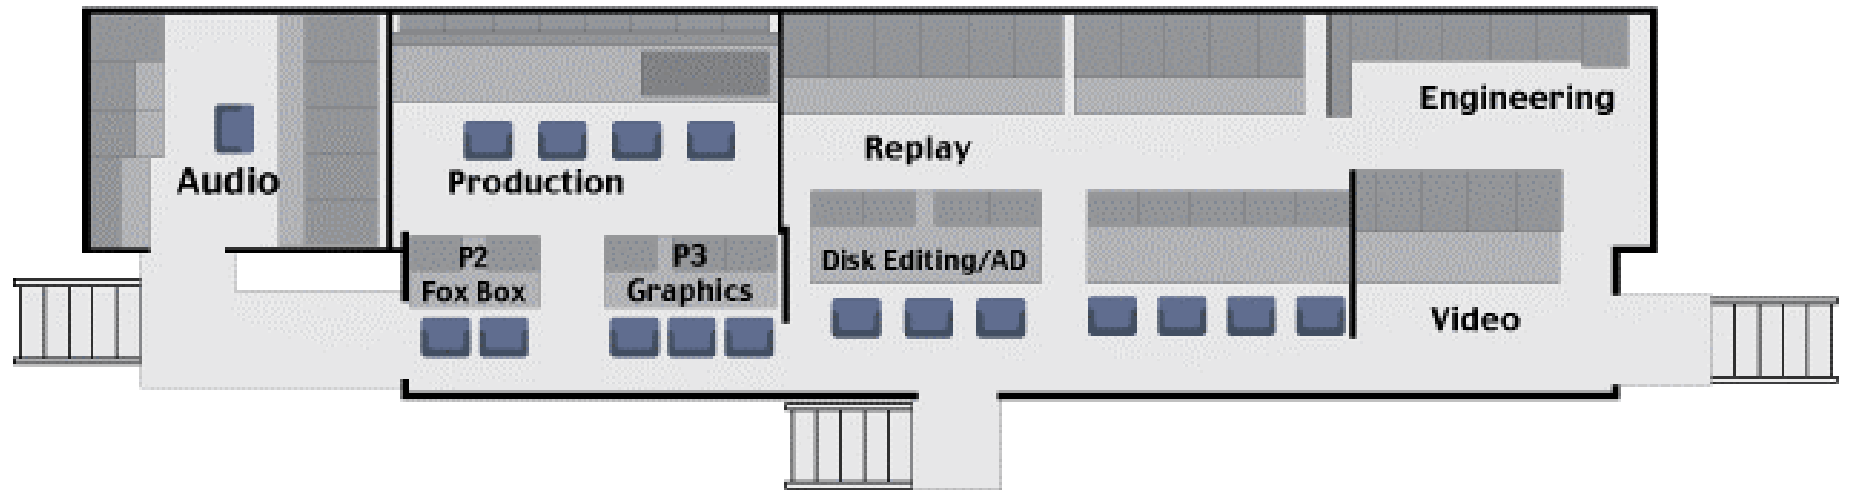

## 18 HDX Equipment Specifications

Length: 53' Height: 13'3" Width: 8'6" with ability to expand to: 13'6"

## Production

- Grass Valley HD Kayenne switcher
- 4.5 M/Es, 96 inputs/48 outputs
- Internal Image Store
- 4 iDPMs/2 eDPMs
- 4 Stripe (M/E) control panel
- Up to 90 images in production wall
  - [Click here for monitor wall](#)